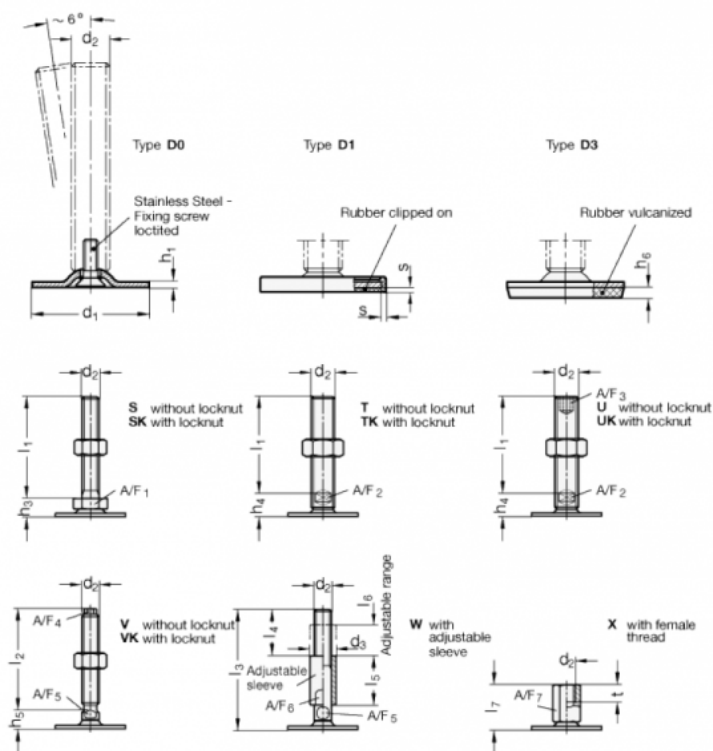

Article number: 204180M16125D1TK  
 Description: E+G levelling foot  
 GN 41-80-M16-125-D1-TK  
 Note: TK With nut, Wrench flat at the bottom

## Measures

- A/F2 = 12
- d1 = 80
- d2 = M16
- h1 = 3
- h4 = 18
- h6 =
- l1 = 125
- s = 2